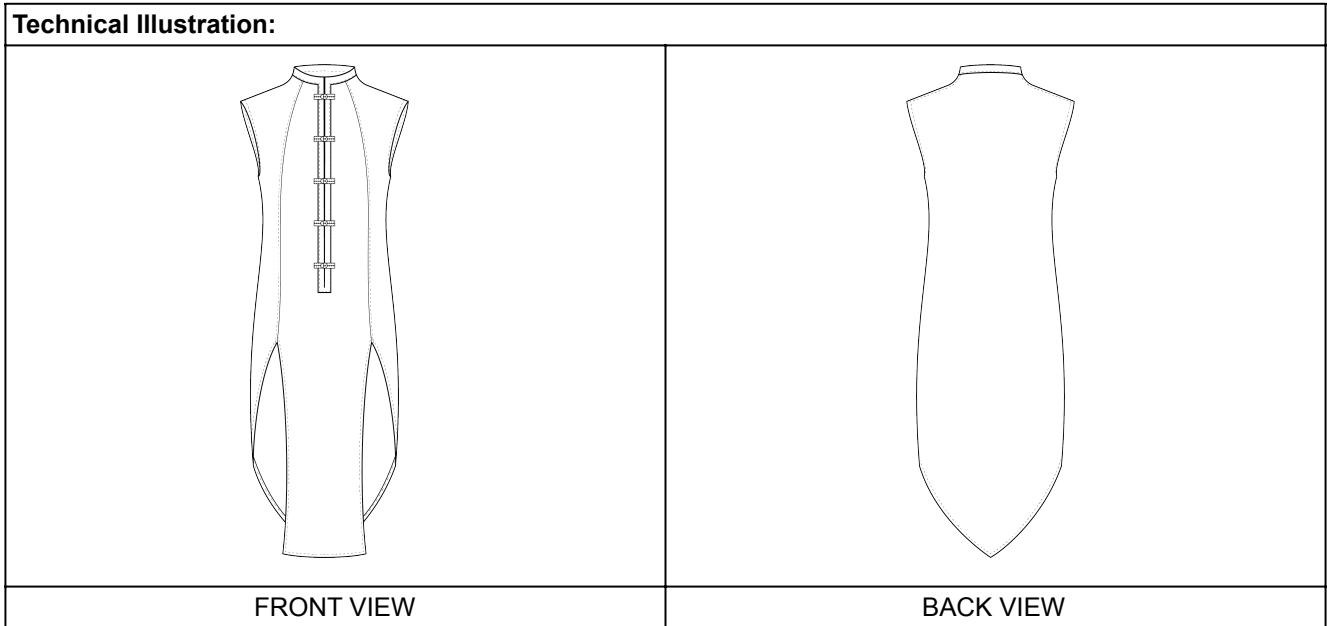

Safety Information			
Product:	Tunic	Size Range:	XS - 3XL
Modell:	Sorcerer Tunic		
Item-No.:	010714NH		BURGSCHNEIDER™

Material Composition:

100% Cotton, Baumwolle, coton, katoen, bomuld, pumpuli, bomull, cotone, algodón, algodão, bawentła, bavlna